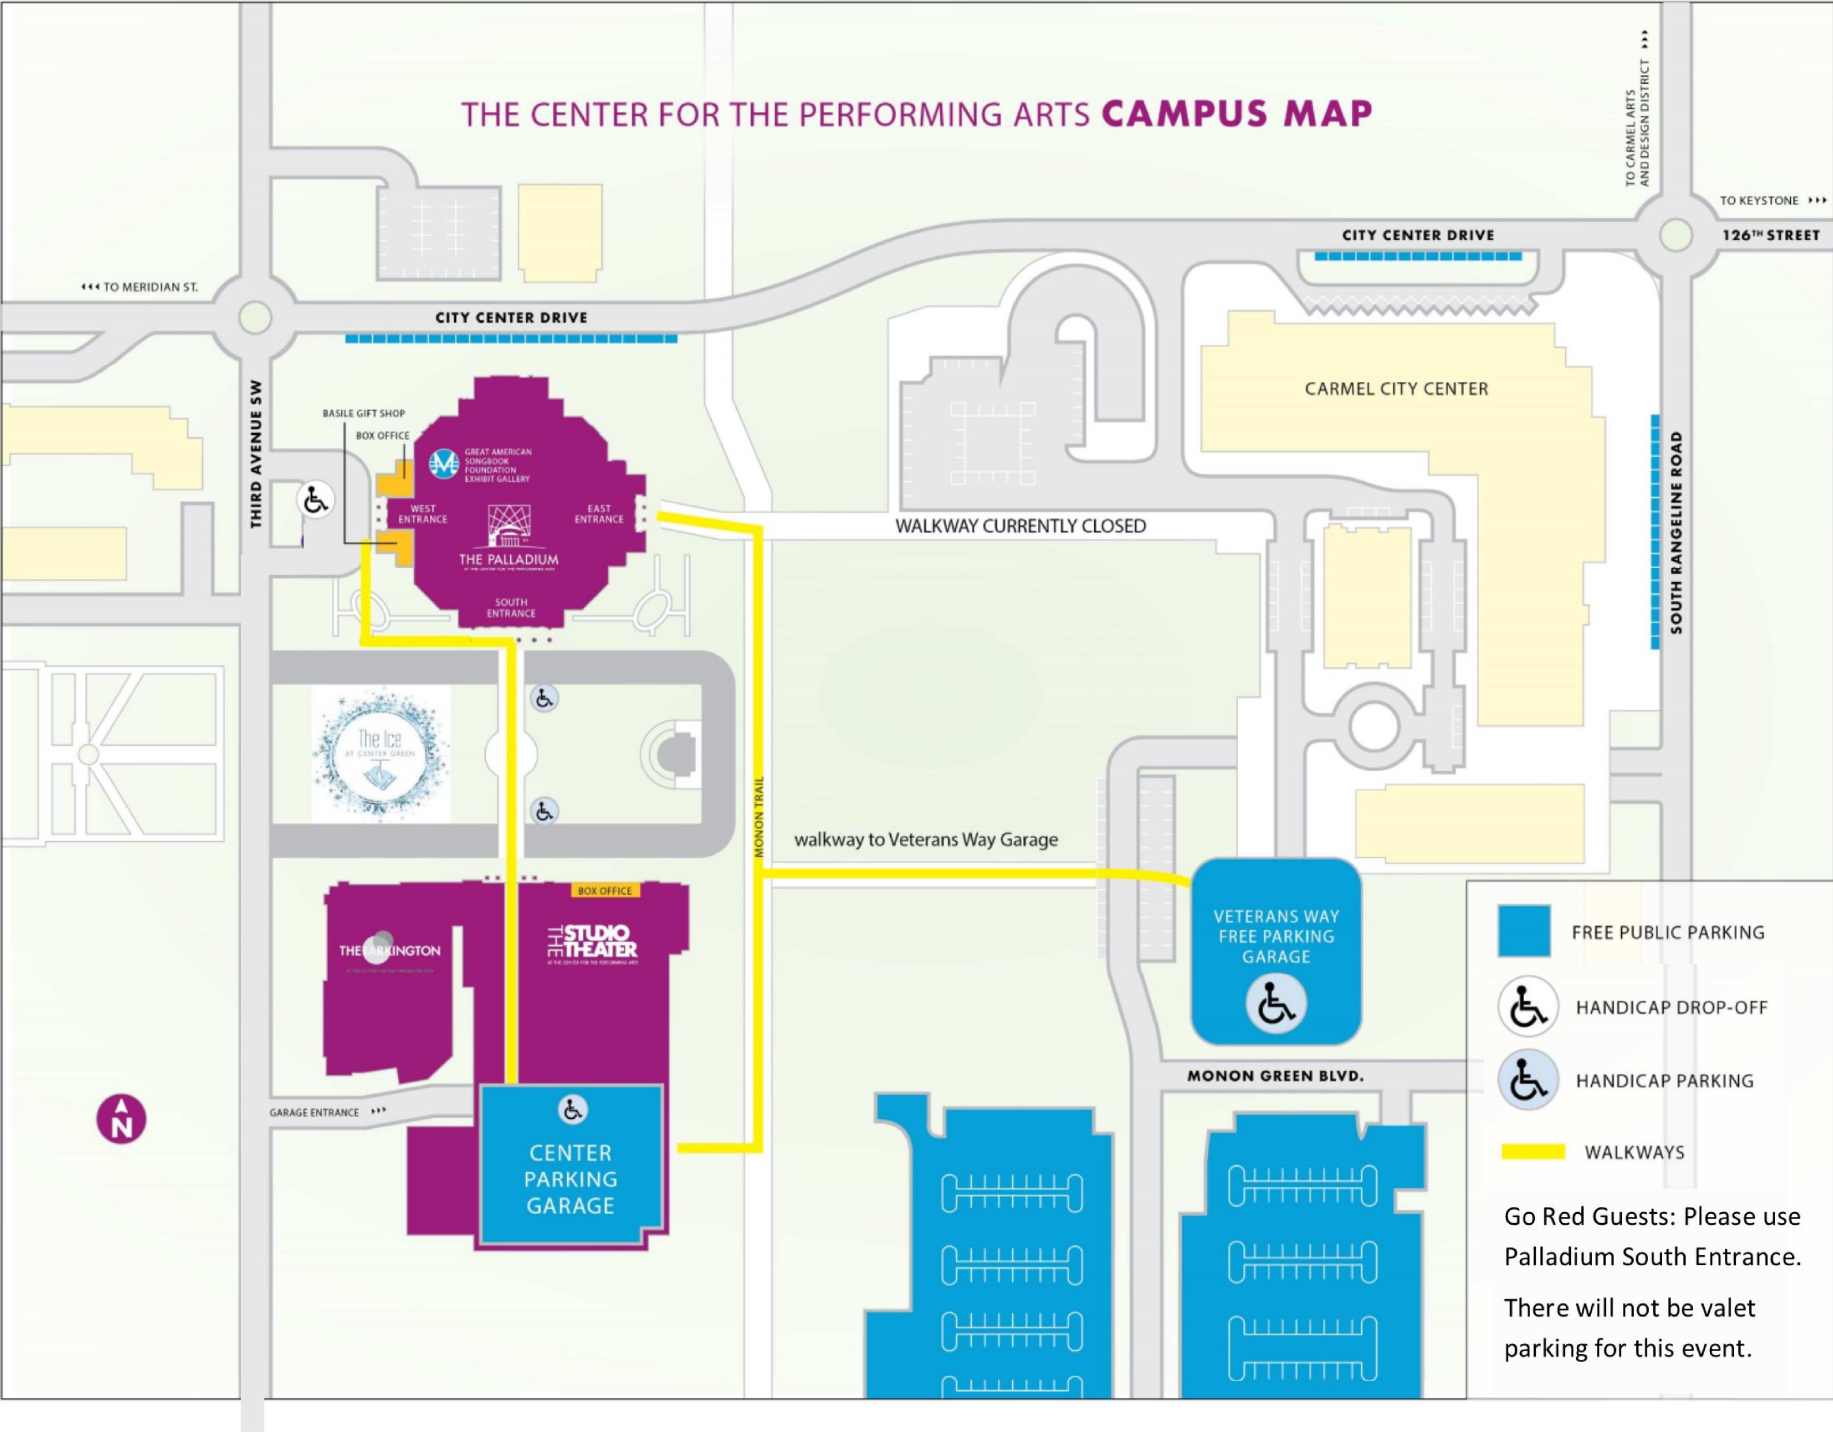

# THE CENTER FOR THE PERFORMING ARTS **CAMPUS MAP**

-  FREE PUBLIC PARKING
-  HANDICAP DROP-OFF
-  HANDICAP PARKING
-  WALKWAYS

Go Red Guests: Please use Palladium South Entrance.

There will not be valet parking for this event.